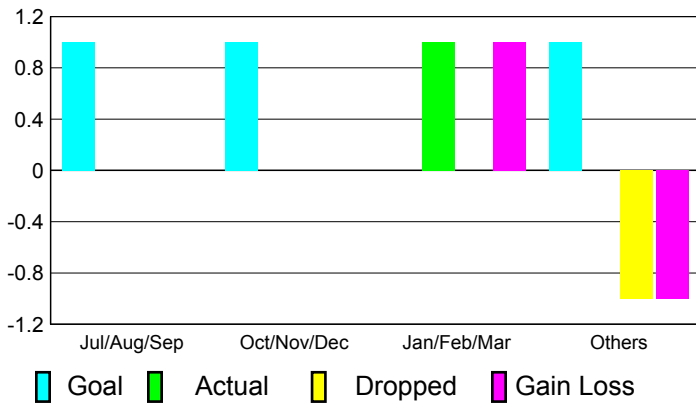

2010-2011 GMT Reports for District (or Undistricted) **District 36 G**

GMT: **DANA M BIGGS**

Location: **OREGON**

GMT CA: **1**

CLUBS

**Club Results
2010-2011**

**Clubs
2009-2010**

Month	New Club Goal	Actual New Clubs	Actual Dropped Clubs	Gain/Loss of Clubs	Gain/Loss of Clubs
Jul/Aug/Sep	1	0	0	0	0
Oct/Nov/Dec	1	0	0	0	0
Jan/Feb/Mar	0	1	0	1	2
Apr/May/June	1	0	-1	-1	2
Totals	3	1	-1	0	4

Club Results 2010-2011

Goal, New, Dropped, Gain/Loss

Comparison of Club Gain/Loss

Current Year Compared to the Previous Year

YTD Status Quo Clubs 2010-2011

Status Quo Clubs Compared to Status Quo Members

MEMBERSHIP

**Membership Results
2010-2011**

**Membership
2009-2010**

Month	Net Memb Goal	Actual New Memb	Actual Dropped Memb	Gain/Loss of Memb	Gain/Loss of Memb
Jul/Aug/Sep	15	22	-32	-10	10
Oct/Nov/Dec	35	37	-46	-9	-20
Jan/Feb/Mar	-4	45	-30	15	68
Apr/May/June	29	35	-88	-53	20
Totals	75	139	-196	-57	78