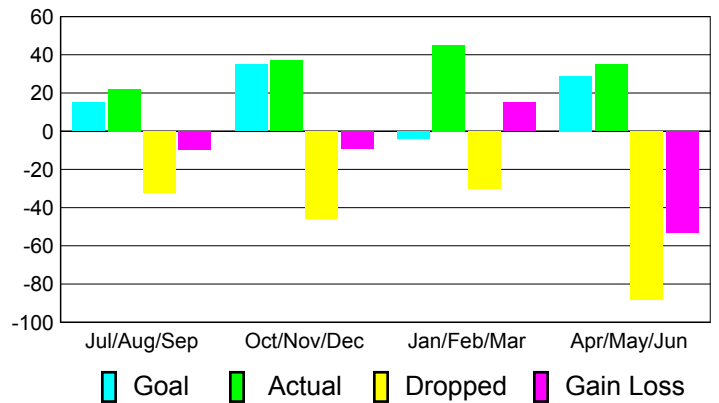

Membership Results 2010-2011

Goal, New, Dropped, Gain/Loss

Comparison of Membership Gain/Loss

Current Year Compared to the Previous Year