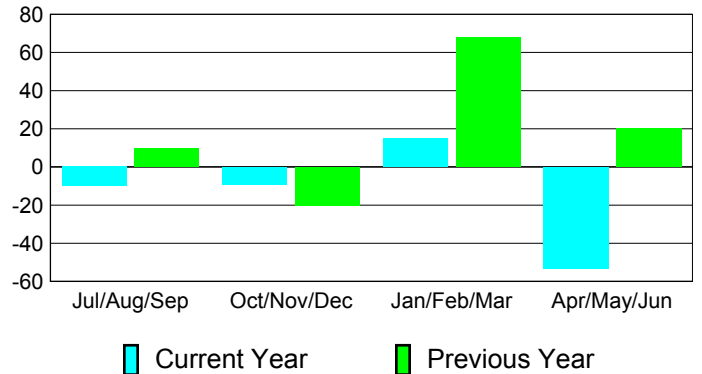

**Membership Results
2010-2011**

**Membership
2009-2010**

Month	Net Memb Goal	Actual New Memb	Actual Dropped Memb	Gain/Loss of Memb	Gain/Loss of Memb
Jul/Aug/Sep	15	22	-32	-10	10
Oct/Nov/Dec	35	37	-46	-9	-20
Jan/Feb/Mar	-4	45	-30	15	68
Apr/May/June	29	35	-88	-53	20
Totals	75	139	-196	-57	78

Membership Results 2010-2011

Goal, New, Dropped, Gain/Loss

Comparison of Membership Gain/Loss

Current Year Compared to the Previous Year

Gender Comparison 2010-2011

Jul/Aug/Sep

Oct/Nov/Dec

Jan/Feb/Mar

Apr/May/June

Male

Female